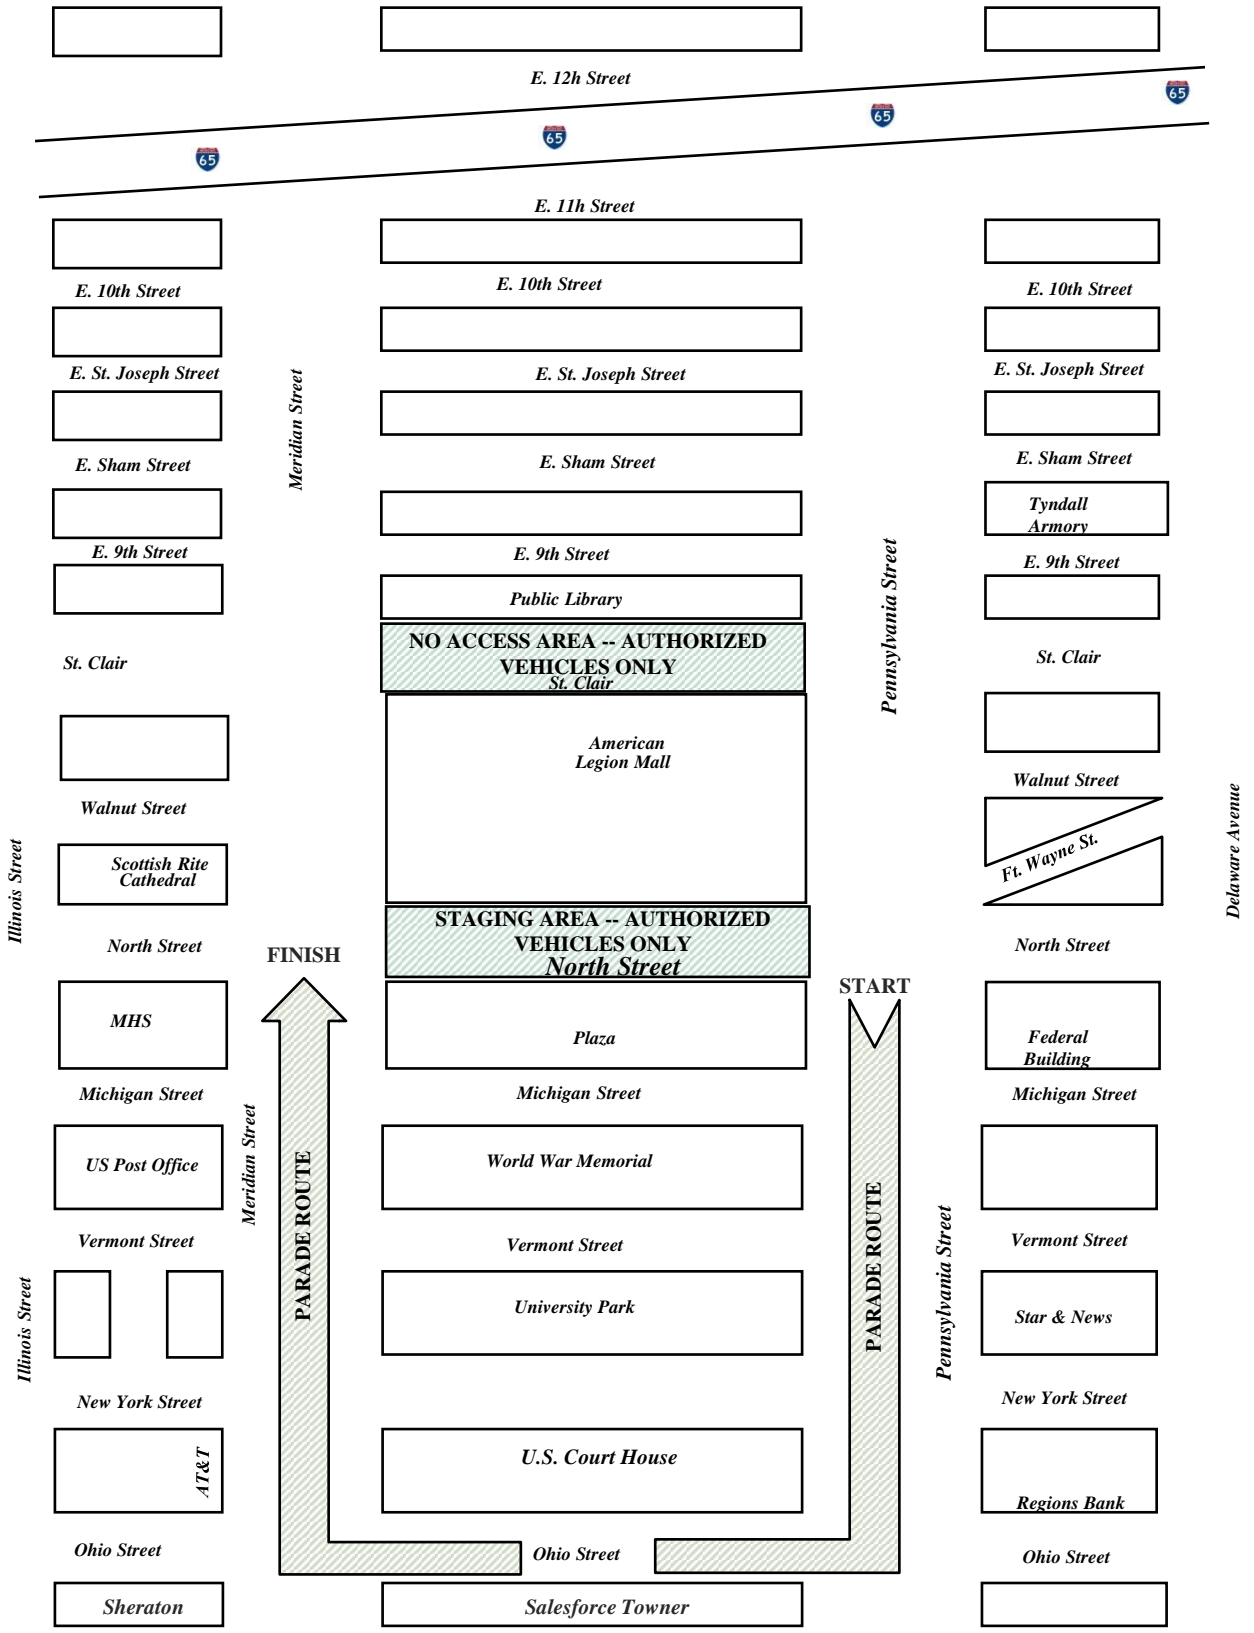

CIRCLE CITY CLASSIC® PARADE ROUTE

- Parade starts at 10:00am at Pennsylvania & North Street
- Parade route ends at Meridian & North Street